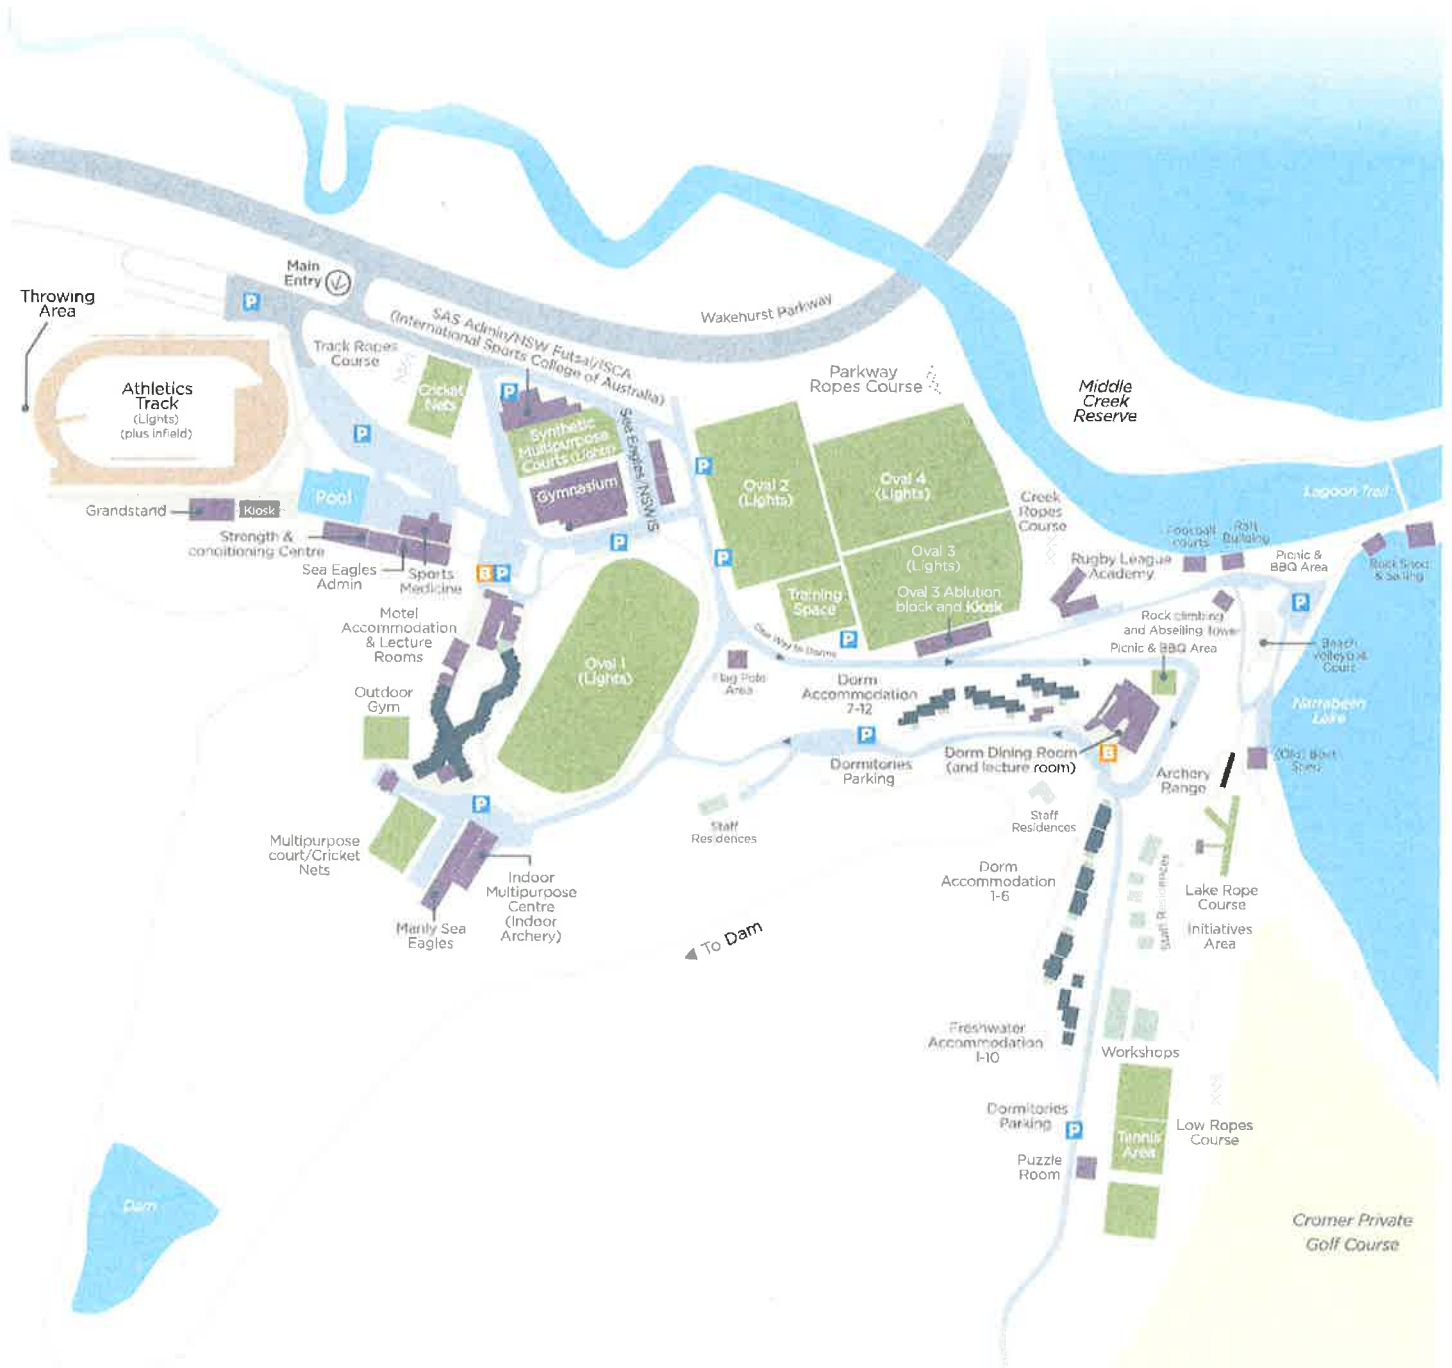

# SYDNEY ACADEMY OF SPORT AND RECREATION CENTRE

## Centre Map

**P** Car Park  
**B** Bus Drop Off & Pickup

**OFFICE OF SPORT**